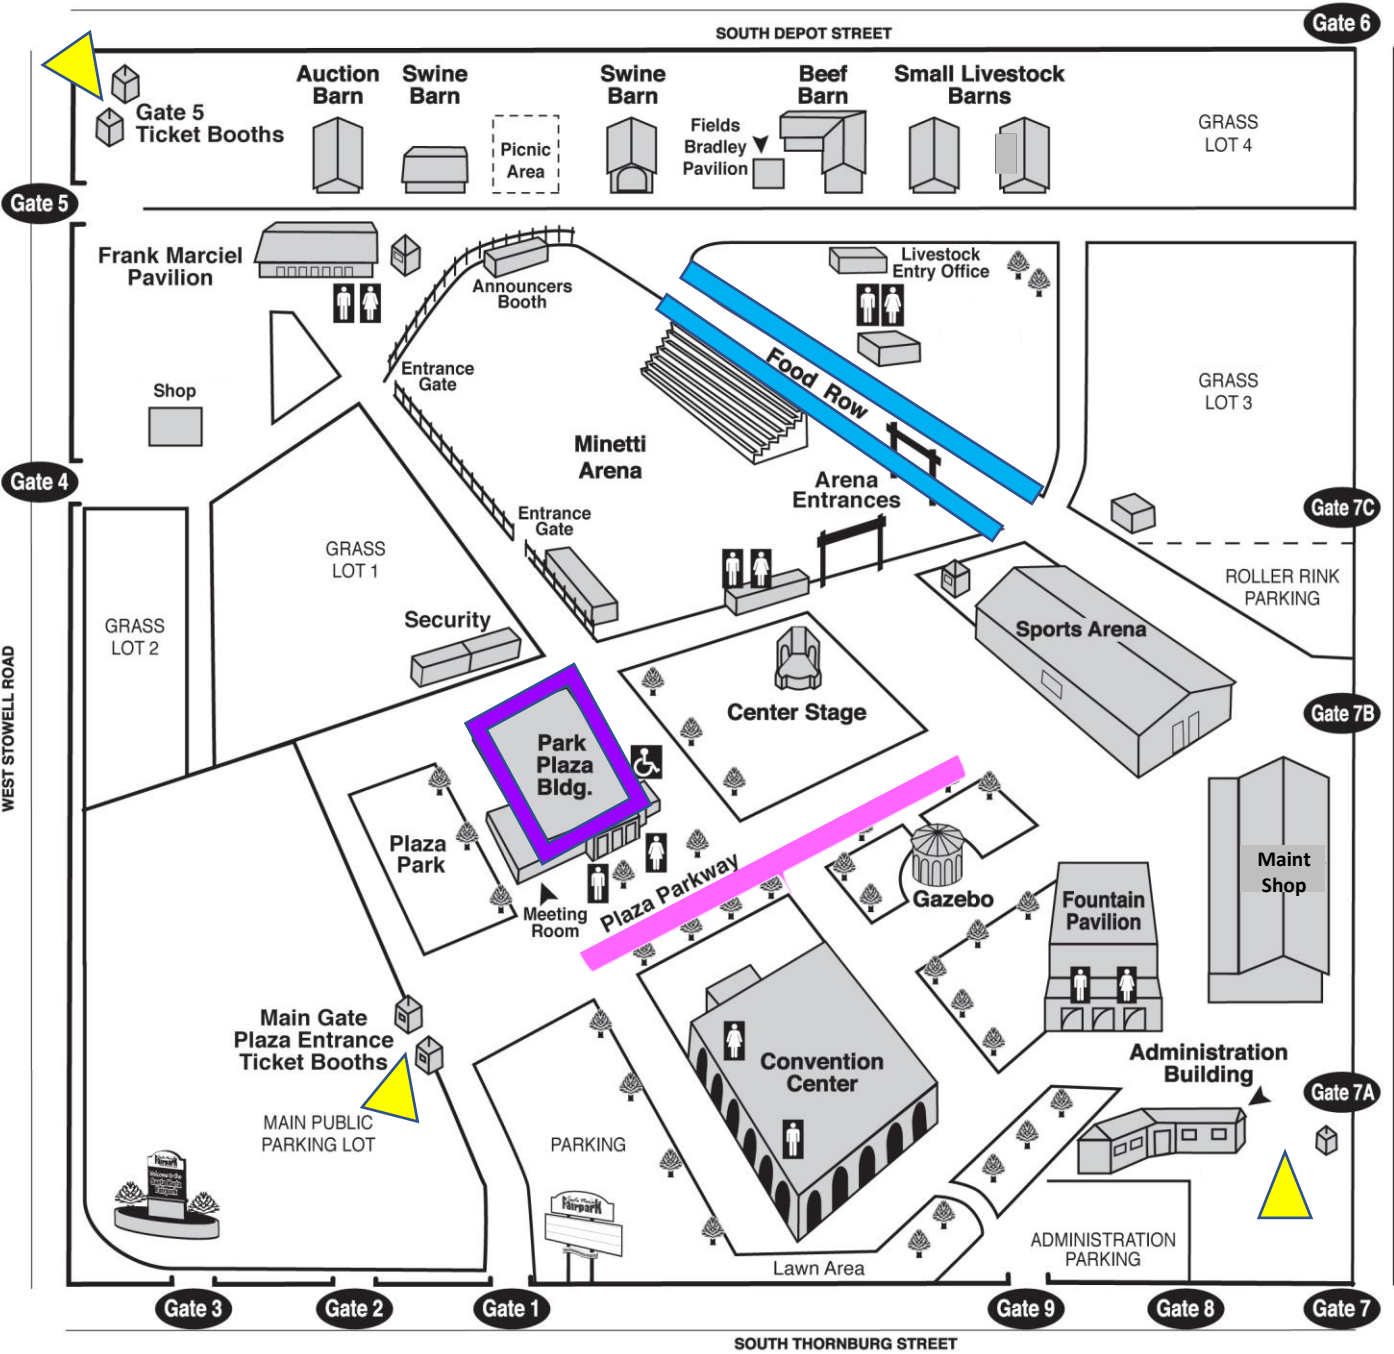

FOOD CONCESSION AND COMMERCIAL VENDOR AREAS

-  Entrances
-  Food Row

MORRISON AVENUE

-  Indoor & Local Market Place
-  Plaza Parkway

Rev. 03/01/2023

WEST STOWELL ROAD

SOUTH THORNBURG STREET

Gate 5

Gate 4

Gate 6

Gate 7C

Gate 7B

Gate 7A

Gate 3

Gate 2

Gate 1

Gate 9

Gate 8

Gate 7